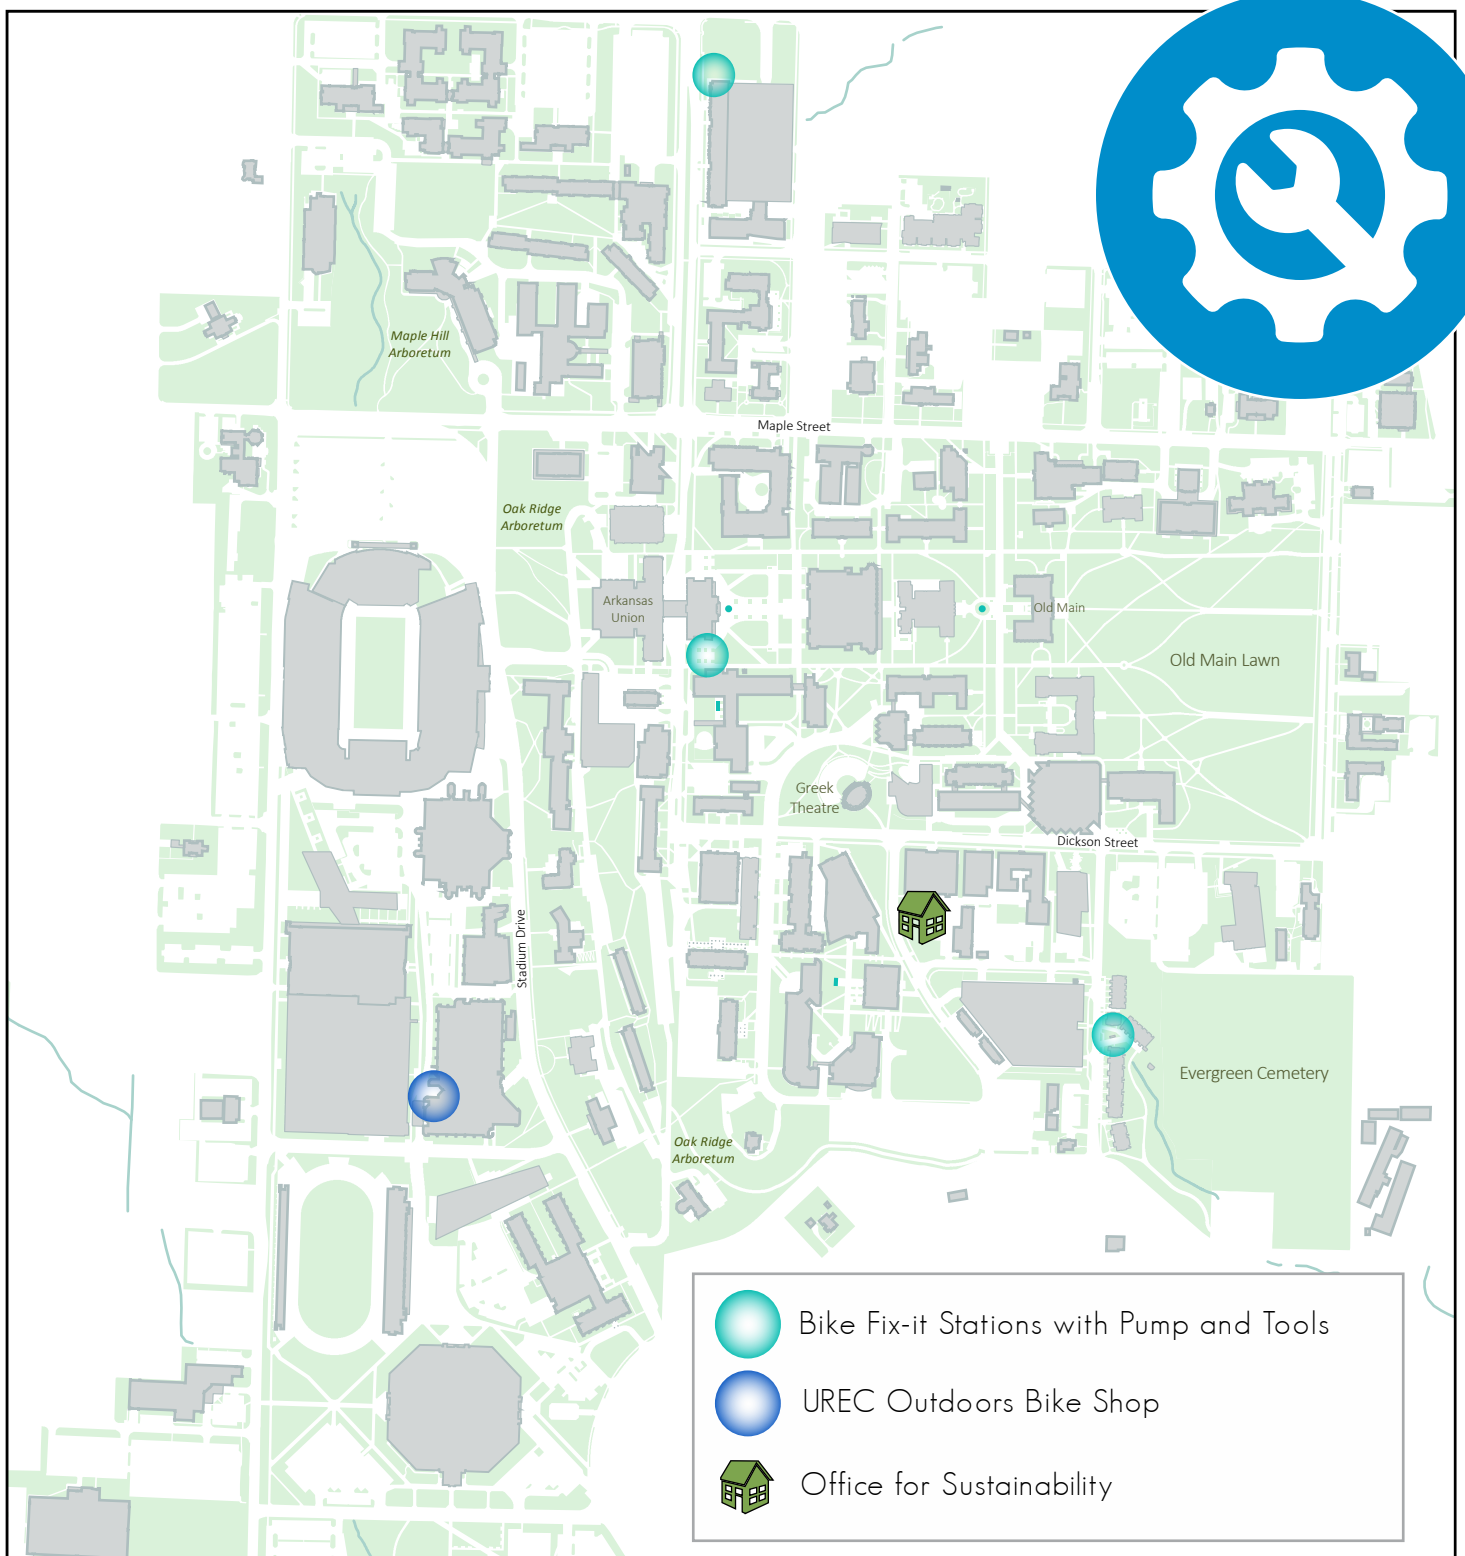

University of Arkansas Bicycle Support Stations

To learn more about cycling on campus, go to bike.uark.edu